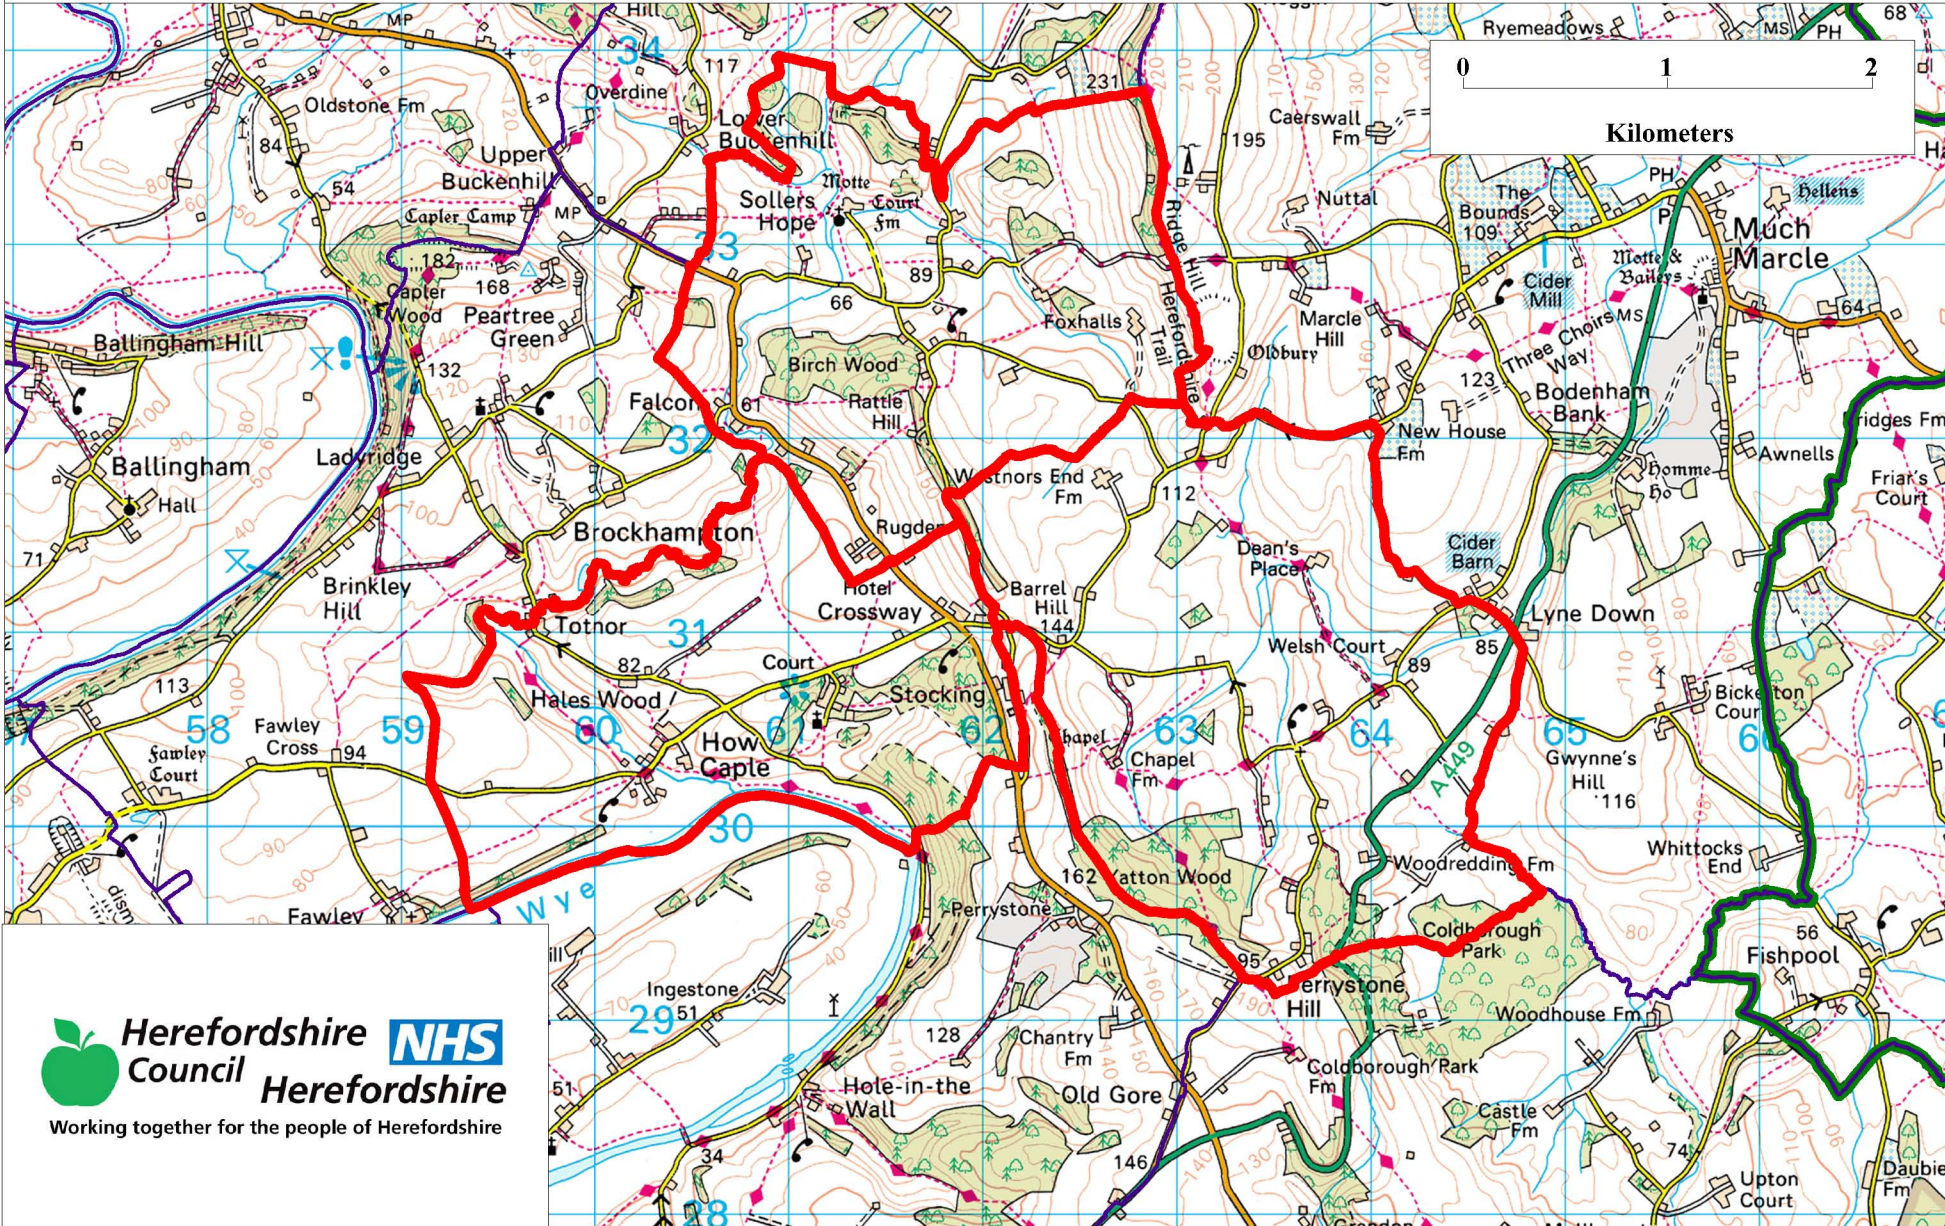

# How Caple, Sollers Hope & Yatton Parish Area

© Crown copyright and database rights [2013] Ordnance Survey 100024168

 **Herefordshire Council**  **Herefordshire**  
Working together for the people of Herefordshire